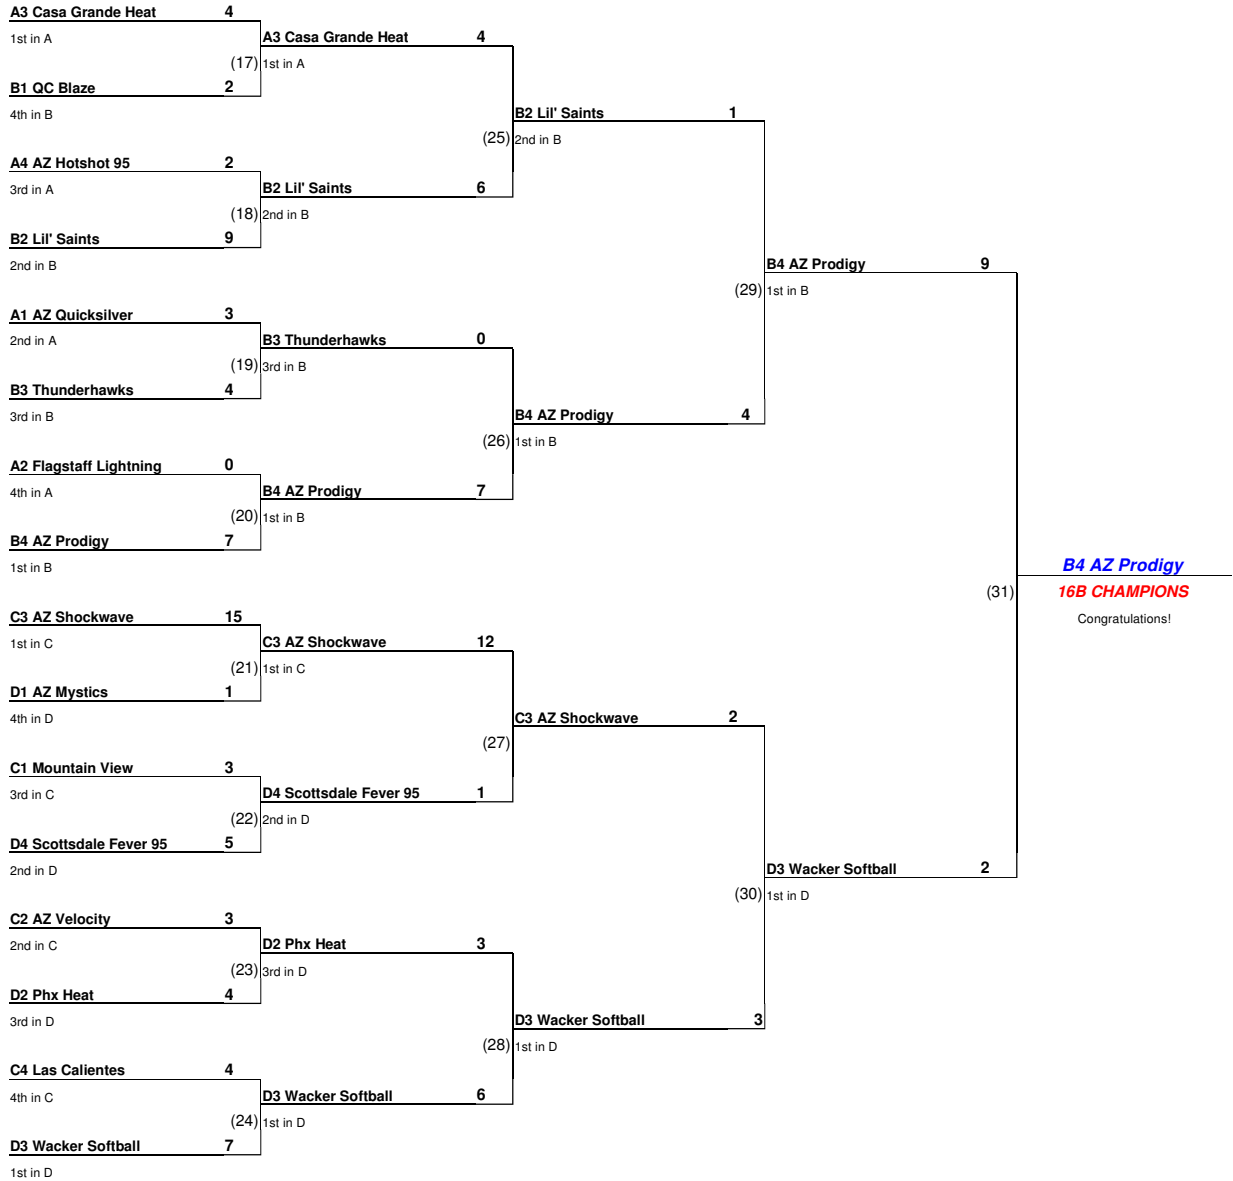

GOLD GLOVE CLASSIC
16 & Under B RAIN MAKE-UP GAMES!
Feb. 12-13, 2009
Thurs. Night and Fri. Night games at Rose Mofford
Phoenix, Arizona

GAME	DAY	TIME	FIELD	SCORE	TEAM VS TEAM	SCORE
1	Friday	6:30pm	5 RM	1	D1 VS D2	5
2	Friday	6:30pm	6 RM	3	D3 VS D4	2
3	Friday	8:10pm	5 RM	8	D1 VS D3	10
4	Friday	8:10pm	6 RM	1	D2 VS D4	4
5	Saturday	8:00am	1 RM	7	A1 VS A2	0
6	Saturday	8:00am	2 RM	8	A3 VS A4	3
7	Saturday	8:00am	3 RM	0	B1 VS B2	10
8	Saturday	8:00am	4 RM	1	B3 VS B4	3
9	Saturday	8:00am	5 RM	5	C1 VS C2	4
10	Saturday	8:00am	6 RM	13	C3 VS C4	0
11	Saturday	9:45am	1 RM	2	A1 VS A3	5
12	Saturday	9:45am	2 RM	0	A2 VS A4	7
13	Saturday	9:45am	3 RM	2	B1 VS B3	4
14	Saturday	9:45am	4 RM	1	B2 VS B4	2
15	Saturday	9:45am	5 RM	0	C1 VS C3	9
16	Saturday	9:45am	6 RM	3	C2 VS C4	2
17	Saturday	3:00pm	1 RM	4	Playoff	2
18	Saturday	3:00pm	2 RM	2	Playoff	9
19	Saturday	3:00pm	3 RM	3	Playoff	4
20	Saturday	3:00pm	4 RM	0	Playoff	7
21	Saturday	6:30pm	1 RM	15	Playoff	1
22	Saturday	6:30pm	2 RM	3	Playoff	5
23	Saturday	6:30pm	3 RM	3	Playoff	4
24	Saturday	6:30pm	4 RM	4	Playoff	7
25	FRIDAY 2/13	6:00pm	5 RM	4	Playoff	6
26	FRIDAY 2/13 forfeit	6:00pm	2 RM	0	Playoff	7
27	FRIDAY 2/13	6:00pm	6 RM	12	Playoff	1
28	THURSDAY 2/12	6:20pm	5 RM	3	Playoff	6
29	FRIDAY 2/13	7:40pm	5 RM	1	Playoff	4
30	FRIDAY 2/13	7:40pm	6 RM	2	Playoff	3
31	FRIDAY 2/13	9:20pm	6 RM	9	Championship	2

GOLD GLOVE CLASSIC
16 & Under B RAIN MAKE-UP GAMES!
Feb. 12-13, 2009
Thurs. Night and Fri. Night games at Rose Mofford
Phoenix, Arizona

16B Single Elimination

TRIPLE CROWN POOL PLAY RULES
All teams check in prior to 1st game.
Coaches packet contains complete rules and information.