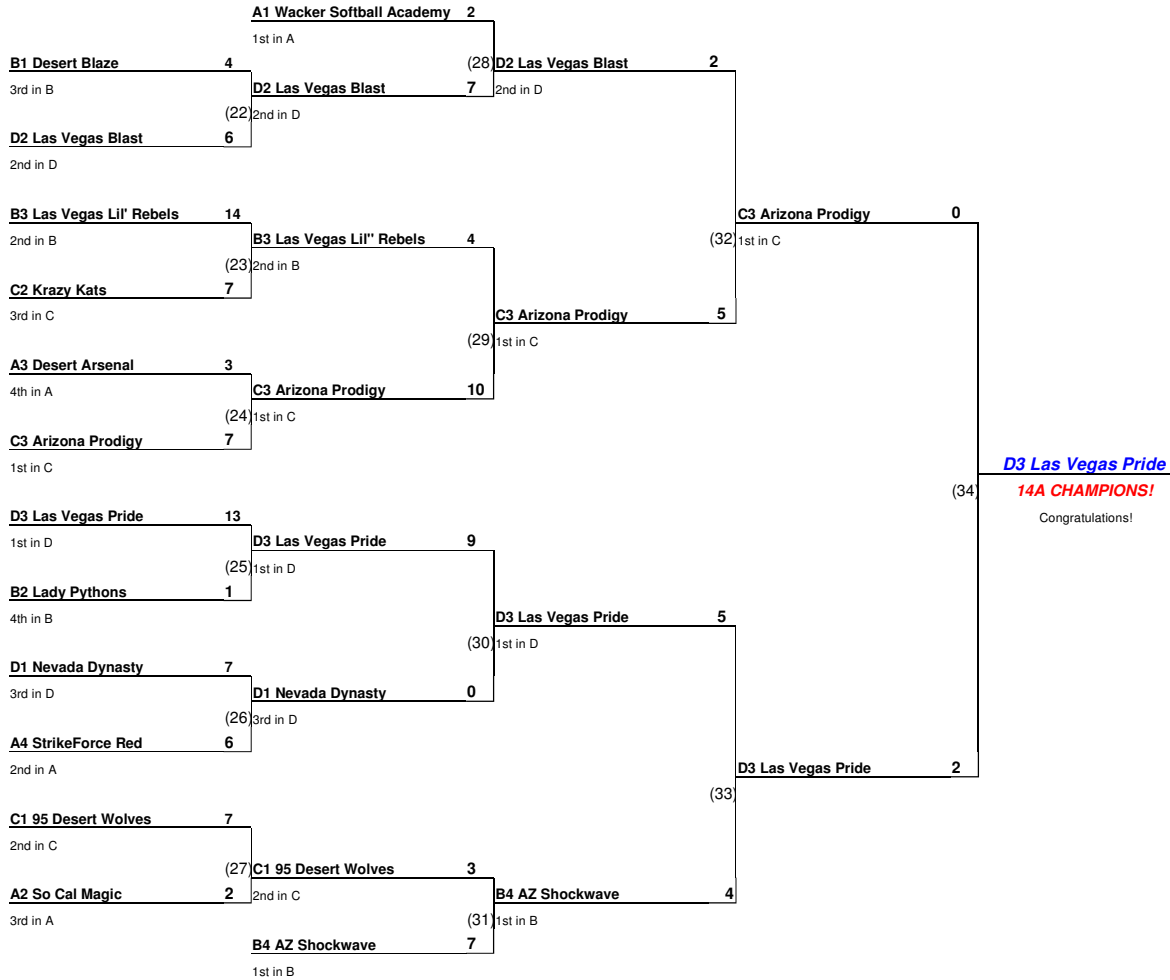

CASINO BALL CHAMPIONSHIP TOP-4 QUALIFIER

14 & Under A
April 4-5, 2009
Bullhead City, Arizona
LET'S HAVE A GREAT SOFTBALL WEEKEND!

14A Single Elimination

TRIPLE CROWN POOL PLAY RULES

Two Way Tie: Same Pool

Three Way Tie: Same Pool IMPORTANT: Point differential maximum

1. Total run differential
2. Least runs allowed
3. Most runs scored
4. Coin Flip

No new inning after 1 hour and 15 minutes
Run rule is 10-8-6 after 3-4-5
Pool can end in a tie