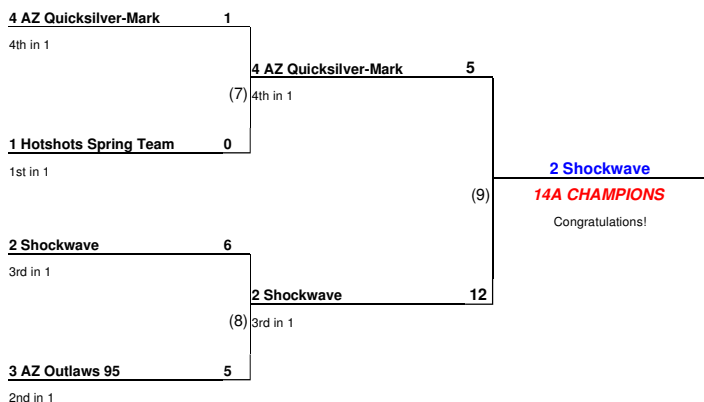

TCS HIT IT HARD CHAMPIONSHIP TOP-2

14 & Under A
 2/28/ & 3/1

FESTIVAL PARK - 101 E. Lower Buckeye Rd. - Avondale, AZ
 DESERT WEST - 6602 W. Encanto Blvd. - Phx, AZ 85035

TEAM #	TEAM NAME	CITY	WIN	LOSS	TIE	RUNS (+/-)			TOTAL	RA	RS	LAD	SEED
						1	2	3					
1	Hotshots Spring Team	Mesa	3	0	0	1	1	3	5	10	15	3	1 in 1
2	Shockwave	Mesa	0	2	1	-1	0	-5	-6	18	12	-5	3 in 1
3	AZ Outlaws 95	Peoria	2	1	0	7	-1	5	11	8	20	5	2 in 1
4	AZ Quicksilver-Mark	Mesa	0	2	1	-7	0	-3	-10	20	9	-3	4 in 1

SATURDAY at FP=Festival Park-Avondale / SUNDAY at DW=Desert West-Phoenix

GAME	DAY	TIME	FIELD	SCORE	TEAM VS TEAM	SCORE
1	SATURDAY	9:00AM	1 FP	5	1 VS 2	4
2	Saturday	9:00AM	2 FP	9	3 VS 4	1
3	Saturday	10:45AM	1 FP	4	1 VS 3	3
4	Saturday	10:45AM	2 FP	5	2 VS 4	5
5	Saturday	12:30PM	1 FP	6	1 VS 4	3
6	Saturday	12:30PM	2 FP	3	2 VS 3	8
7	SUNDAY	9:00AM	3 DW	1	Playoff	0
8	SUNDAY	9:00AM	4 DW	6	Playoff	5
9	SUNDAY	10:45AM	4 DW	5	Championship	12

14A SINGLE-ELIMINATION

TRIPLE CROWN POOL PLAY RULES

Two Way Tie: Same Pool
 1. Win-Loss Record
 2. Head to Head
 3. Total Run differential
 4. Least Runs Allowed

Three Way Tie: Same Pool IMPORTANT: Point differential maximum