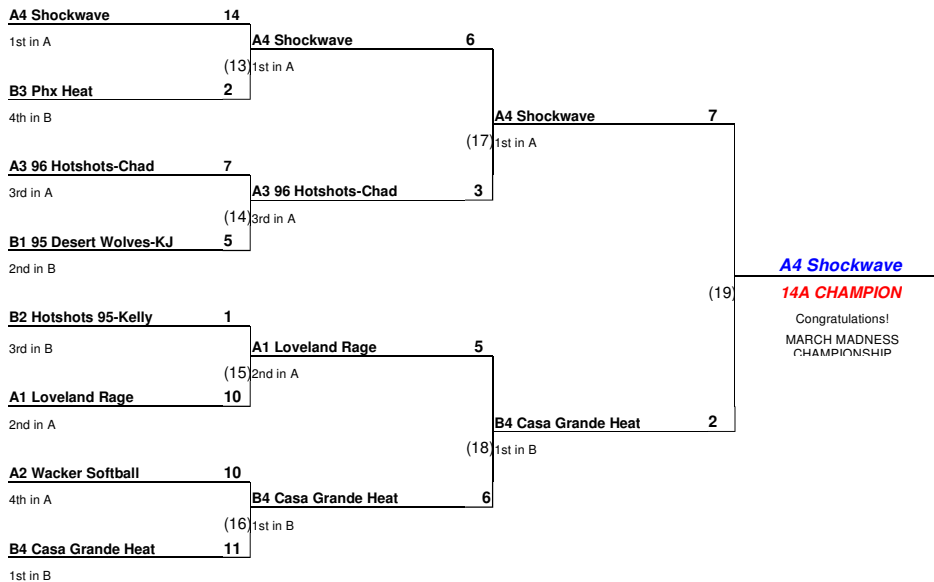

MARCH MADNESS CHAMPIONSHIP

14 & Under A
March 14-15, 2009
Tempe, Arizona
TOP 4 2 for 1 TCS Qualifier

TEAM #	TEAM NAME	CITY	WIN	LOSS	TIE	RUNS (+/-)			TOTAL	RA	RS	LAD	SEED
						1	2	3					
A1	Loveland Rage	Loveland	1	1	1	4	-5	0	-1	18	17	0	2 in A
A2	Wacker Softball	Phoenix	0	2	1	-4	-6	0	-10	27	17	0	4 in A
A3	96 Hotshots-Chad	Gilbert	0	1	2	-2	0	0	-2	24	22	0	3 in A
A4	Shockwave	Mesa	3	0	0	2	6	5	13	12	25	5	1 in A
B1	95 Desert Wolves-KJ	Scottsdale	2	1	0	-2	1	1	0	14	14	1	2 in B
B2	Hotshots 95-Kelly	Mesa	2	1	0	2	-1	6	7	14	21	6	3 in B
B3	Phx Heat	Phoenix	0	3	0	-1	-7	-6	-14	30	13	-6	4 in B
B4	Casa Grande Heat	Casa Grande	2	1	0	1	7	-1	7	7	17	-1	1 in B

Yav=Yavapai ball fields in - 7700 E. Roosevelt-Scottsdale AZ 85257 (on corner of Roosevelt & Miller Rd.)

GAME	DAY	TIME	FIELD	SCORE	TEAM VS TEAM	SCORE
1	SATURDAY	1:00pm	1 Yav	6	A1 VS A2	2
2	Saturday	1:00pm	2 Yav	4	A3 VS A4	6
3	Saturday	1:00pm	3 Yav	4	B1 VS B2	6
4	Saturday	2:45pm	1 Yav	4	A2 VS A4	10
5	Saturday	2:45pm	2 Yav	4	B2 VS B4	5
6	Saturday	2:45pm	3 Yav	8	B1 VS B3	7
7	Saturday	4:30pm	1 Yav	1	B3 VS B4	11
8	Saturday	4:30pm	2 Yav	11	A2 VS A3	11
9	Saturday	4:30pm	3 Yav	4	A1 VS A4	9
10	Saturday	6:15pm	1 Yav	2	B1 VS B4	1
11	Saturday	6:15pm	2 Yav	7	A1 VS A3	7
12	Saturday	6:15pm	3 Yav	11	B2 VS B3	5
13	SUNDAY	9:00am	1 Yav	14	Playoff	2
14	Sunday	9:00am	2 Yav	7	Playoff	5
15	Sunday	10:45am	1 Yav	1	Playoff	10
16	Sunday	10:45am	2 Yav	10	Playoff	11
17	Sunday	12:30pm	1 Yav	6	Semifinal	3
18	Sunday	12:30pm	2 Yav	5	Semifinal	6
19	Sunday	2:15pm	1 Yav	7	Championship	2

14A Single-Elimination