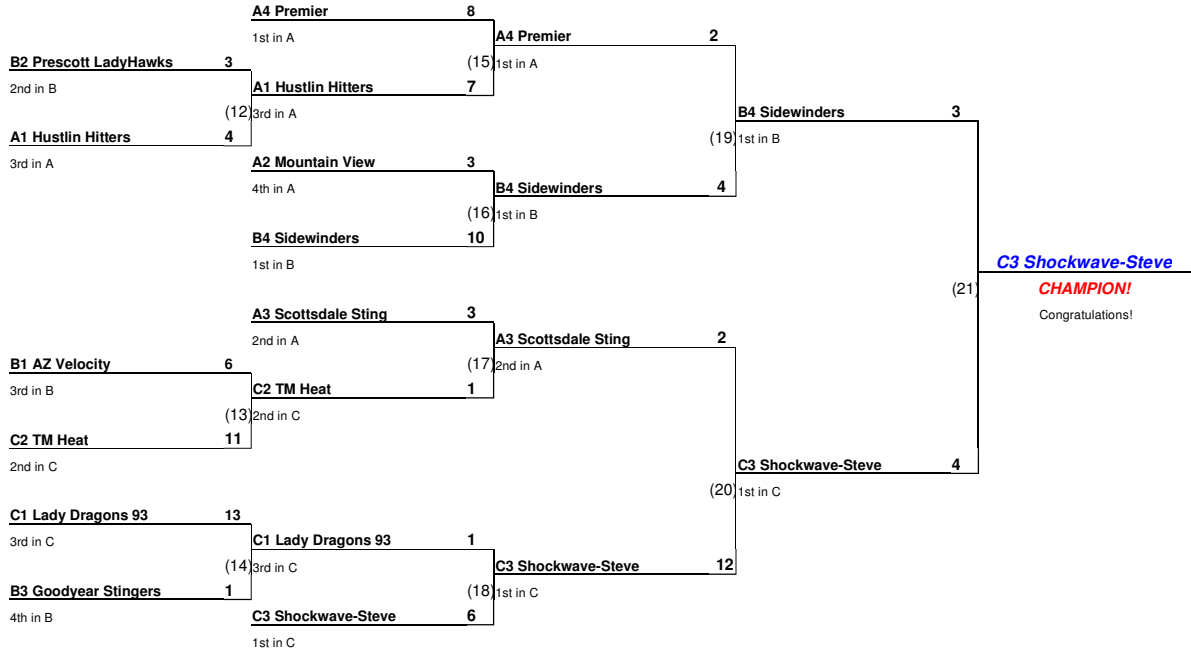

TCS NATIONALS WARM UP
16B/18B combined
July 4-5, 2009
Tempe, Arizona
LET'S HAVE A GREAT WEEKEND OF SOFTBALL!

16B/18B Single-Elim.

TRIPLE CROWN POOL PLAY RULES

1. **Two Way Tie: Same Pool**
   1. Win-Loss Record
   2. Head to Head
   3. Total Run differential
   4. Least Runs Allowed

1. **Three Way Tie: Same Pool IMPORTANT: Point differential maximum**
   1. Total run differential
   2. Least runs allowed
   3. Most runs scored
   4. Coin Flip